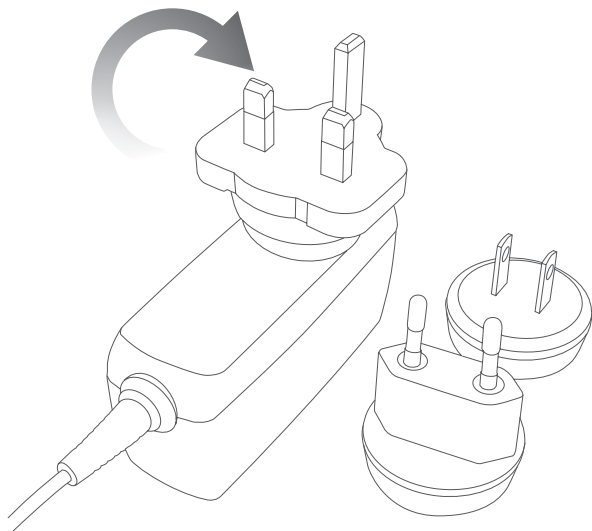

CHOOSE ADAPTER.