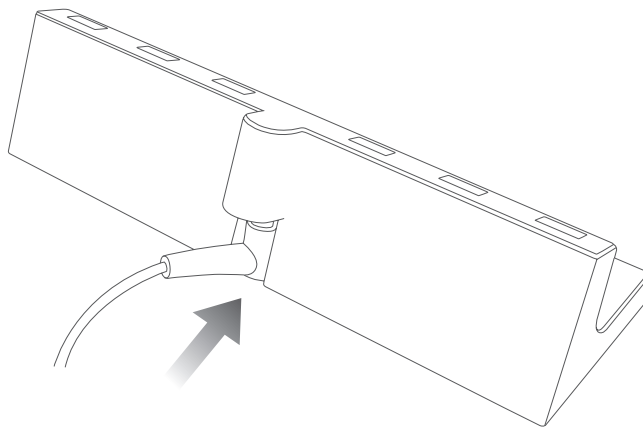

CHOOSE ADAPTER.

UK / EUROPE / USA

PLUG IN.

CONNECT DEVICES.