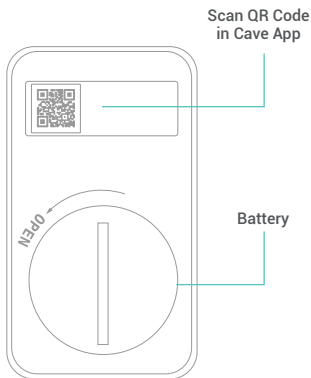

cave
wireless remote controller

VHS-005-RC

Support / appui / Unterstützung / supporto /
ayuda / sustentação / помогать / サポート /
技术支持

veho®

In the event you need to contact Veho for support
or troubleshooting for your Cave accessory

veho-world.com

Using the Controller

UK Ensure the Cave Wireless Remote Controller is paired to your Cave system before use, see 'Adding accessories to your Cave' in the main Starter Kit manual.

Arm – Sets full Cave alarm system

Disarm – Deactivates Cave alarm system

Home Arm – Sets Cave Home alarm

SOS – Cave alarm will immediately enter emergency alarm status and call/text emergency contact.

FR Assurez-vous que la télécommande sans fil Cave est associée à votre système Cave avant de l'utiliser, consultez la section «Ajout d'accessoires à votre Cave» dans le manuel du kit de démarrage principal.

Arm – Définit le système d'alarme Cave

Disarm – Désactive le système d'alarme Cave

Home Arm – Définit l'alarme Cave Home

SOS – L'alarme Cave entrera immédiatement le statut d'alarme d'urgence et le contact d'urgence appel / texte.

DE Stellen Sie sicher, dass der Cave Wireless Remote Controller vor der Verwendung mit Ihrem Cave-System gekoppelt ist, siehe "Hinzufügen von Zubehör zu Ihrem Cave" im Handbuch des Starter Kits.

Arm – Stellt das volle Höhlenalarmsystem ein

Disarm – Deaktiviert das Höhlenalarmsystem

Home Arm – Stellt den Cave Home Alarm ein

SOS – Der Cave-Alarm wird sofort in den Notfallalarmstatus und den Notruf- / Textkontakt eintreten.

IT Assicurarsi che il telecomando wireless Cave sia accoppiato al sistema Cave prima dell'uso, consultare 'Aggiunta di accessori al sistema Cave' nel manuale principale del kit di base.