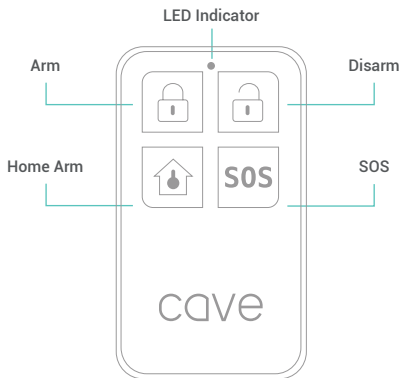

cave
wireless remote controller

VHS-005-RC

Support / appui / Unterstützung / supporto /
ayuda / sustentação / помогать / サポート /
技术支持

veho[®]

In the event you need to contact Veho for support
or troubleshooting for your Cave accessory

veho-world.com

Using the Controller

UK Ensure the Cave Wireless Remote Controller is paired to your Cave system before use, see 'Adding accessories to your Cave' in the main Starter Kit manual.

Arm – Sets full Cave alarm system

Disarm – Deactivates Cave alarm system

Home Arm – Sets Cave Home alarm

SOS – Cave alarm will immediately enter emergency alarm status and call/text emergency contact.

FR Assurez-vous que la télécommande sans fil Cave est associée à votre système Cave avant de l'utiliser, consultez la section «Ajout d'accessoires à votre Cave» dans le manuel du kit de démarrage principal.