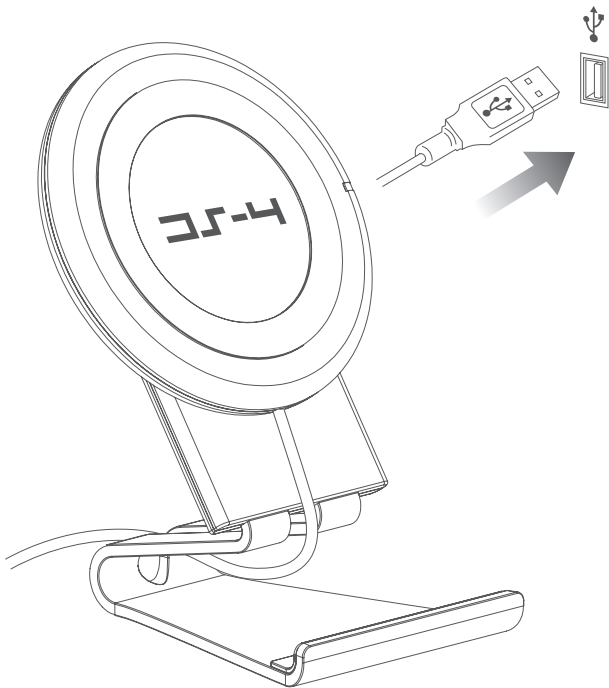

Other Veho Products

**Muvi KX-2 PRO 4K Wi-Fi
Handsfree Camera**
VCC-009-KX2-PRO

Wireless Portable Speaker
VSS-017-MZ1

**ZB-6 On-Ear Wireless
Bluetooth Headphones**
VEP-014-ZB6

Specifications

Fast charge output	10W (quick charge input required)
Apple fast charge	7.5W
Standard output	5W
Wireless charging standard	QPC Qi 1.2
Working frequency	105-200KHz
Input	5V/2A (standard output) 9V/1.8A (fast charge output)
Stand orientation	Portrait, horizontal, laying down
Charging distance	<8mm
Cable length	1.4m

CS-4

Wireless Charging Pad
with Optional Cradle Stand

VWC-001-DS4

veho[®]

PLUG IN.

CHARGING OPTIONS.

LED INDICATOR.