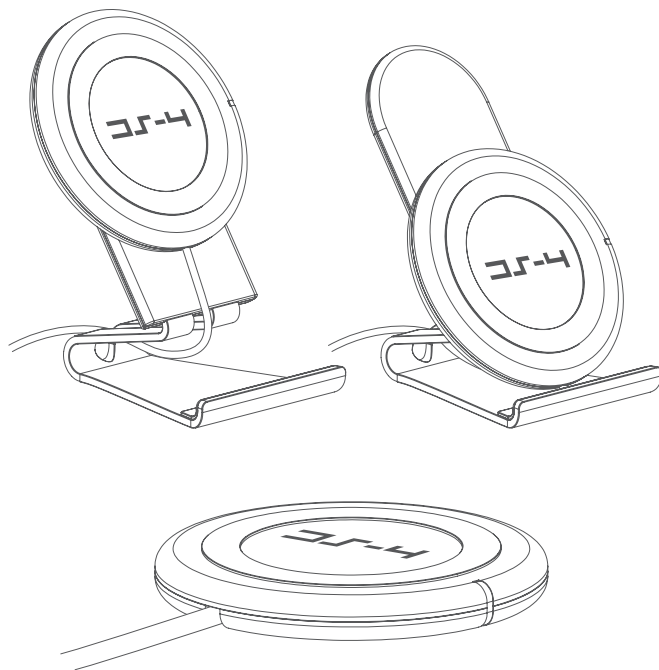

Other Veho Products

**Muvi KX-2 PRO 4K Wi-Fi
Handsfree Camera**
VCC-009-KX2-PRO

Wireless Portable Speaker
VSS-017-MZ1

**ZB-6 On-Ear Wireless
Bluetooth Headphones**
VEP-014-ZB6

Specifications

Fast charge output	10W (quick charge input required)
Apple fast charge	7.5W
Standard output	5W
Wireless charging standard	QPC Qi 1.2
Working frequency	105-200KHz
Input	5V/2A (standard output) 9V/1.8A (fast charge output)
Stand orientation	Portrait, horizontal, laying down
Charging distance	<8mm
Cable length	1.4m

CS-4

Wireless Charging Pad
with Optional Cradle Stand

VWC-001-DS4

veho[®]

PLUG IN.

CHARGING OPTIONS.

LED INDICATOR.